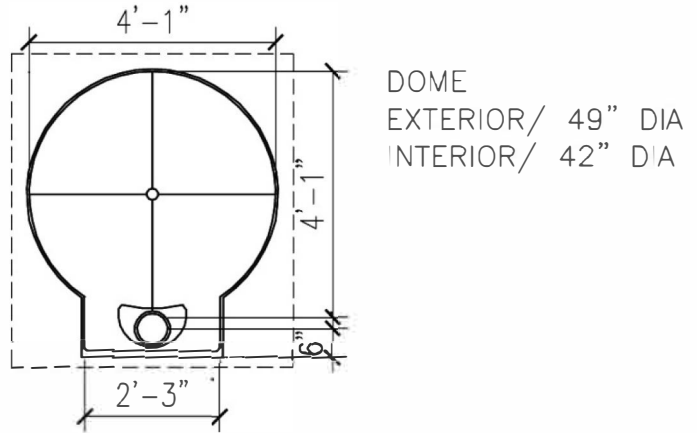

Toscano - Precast Wood Fired Oven

Dimensions

Internal Height:	19"
External Height:	22"
Internal Diameter:	42"
External Diameter:	49"
Mouth Height:	11.5"
Mouth Width:	16.5"
Weight:	650 lbs

OPTIONAL SHELF EXTENSION
VARIES FROM 24"–48"