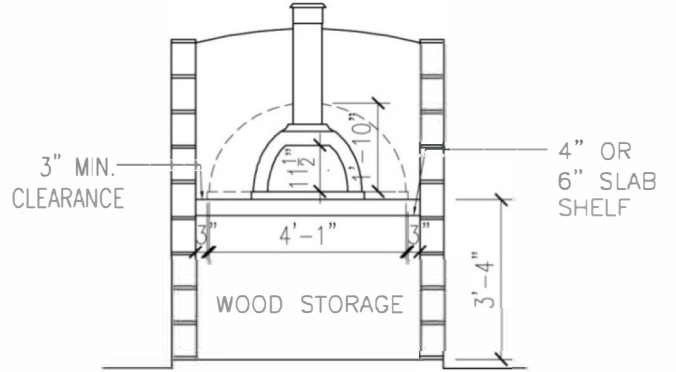

Toscano - Precast Wood Fired Oven

Dimensions

Internal Height:	19"
External Height:	22"
Internal Diameter:	42"
External Diameter:	49"
Mouth Height:	11.5"
Mouth Width:	16.5"
Weight:	650 lbs

OPTIONAL SHELF EXTENSION
VARIES FROM 24"–48"

- Assembles in as little as one hour
- 6 Piece, pre-cast modular kit
- Can reach temperatures in excess of 2000° F
- Made of lightweight modern refractory elements
- Designed to be custom finished to fit any style
- Can be installed indoors or out
- Floor NSF Certified Refractory suitable for food