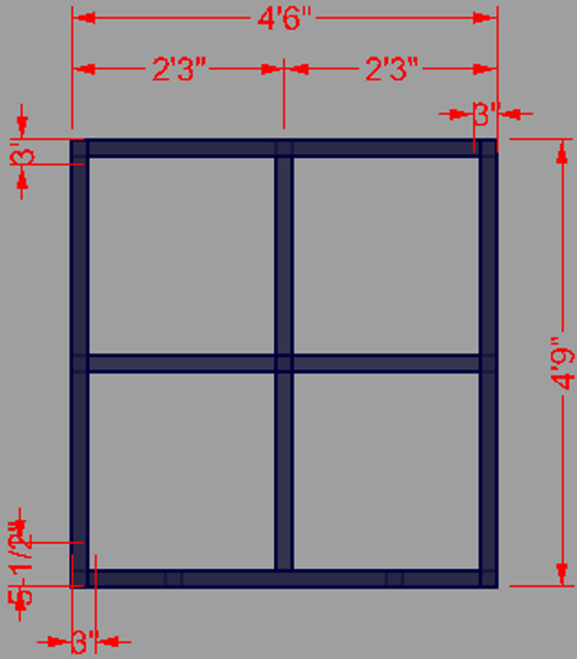

# TOSCANO STAND

2" X 2" Linear Tube Steel: 72 ft

Top

Perspective

Front

Right