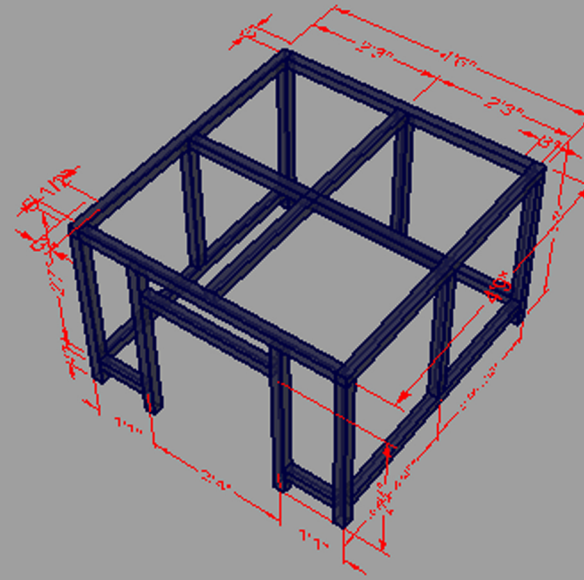

# TOSCANO STAND

2" X 2" Linear Tube Steel: 72 ft

Top

Perspective

Front

Right