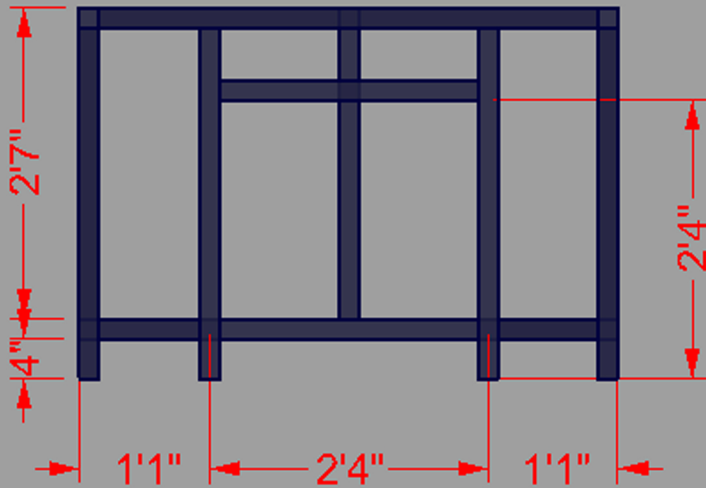

# TOSCANO STAND

2" X 2" Linear Tube Steel: 72 ft

Top

Perspective

Front

Right