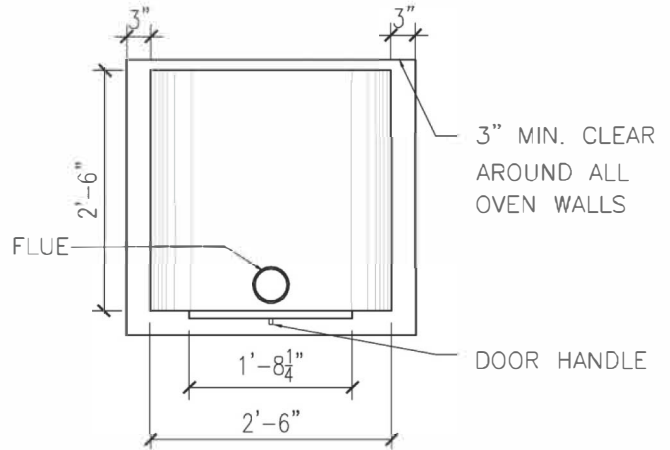

Roma - Precast Wood Fired Oven

Dimensions

Internal Height:	13"
Internal Dimensions:	22" x 22"
External Dimensions:	30" x 30"
Mouth Height:	10.25"
Mouth Width:	16"
Weight:	347 lbs

- Assembles in as little as one hour
- 7 Piece, pre-cast modular kit
- Can reach temperatures in excess of 2000° F
- Made of lightweight modern refractory elements
- Designed to be custom finished to fit any style
- Can be installed indoors or out
- Floor NSF Certified Refractory suitable for food
- High Performance in a space saving design