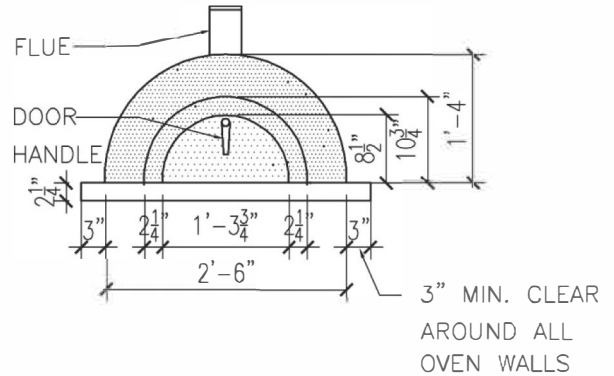

Roma - Precast Wood Fired Oven

Dimensions

Internal Height:	13"
Internal Dimensions:	22" x 22"
External Dimensions:	30" x 30"
Mouth Height:	10.25"
Mouth Width:	16"
Weight:	347 lbs

- Assembles in as little as one hour
- 7 Piece, pre-cast modular kit
- Can reach temperatures in excess of 2000° F
- Made of lightweight modern refractory elements
- Designed to be custom finished to fit any style
- Can be installed indoors or out
- Floor NSF Certified Refractory suitable for food
- High Performance in a space saving design