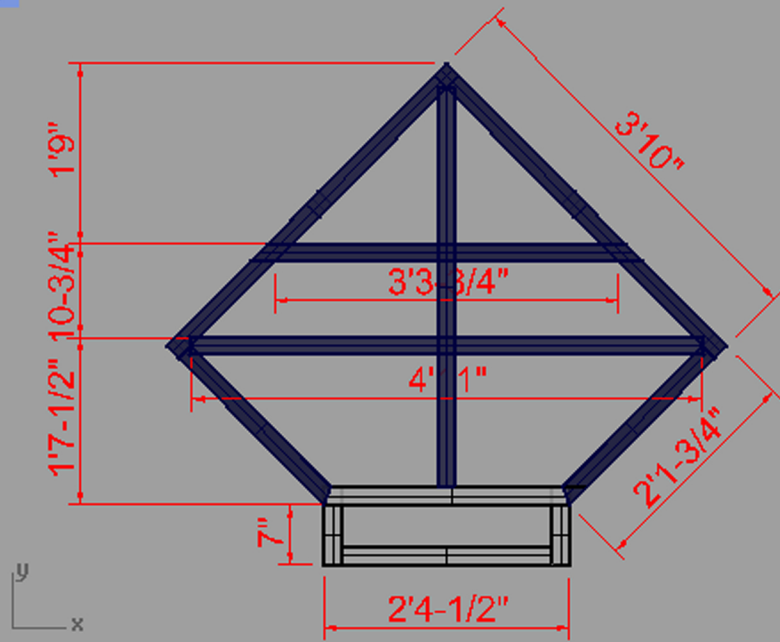

ROMA CORNER STAND

2" X 2" Linear Tube Steel: 68 ft

Top

Perspective

Front

Right