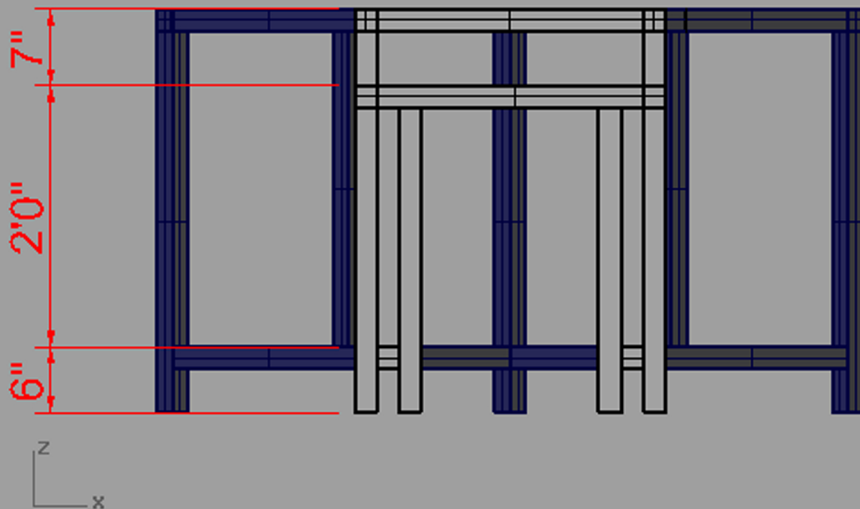

ROMA CORNER STAND

2" X 2" Linear Tube Steel: 68 ft

Top

Perspective

Front

Right