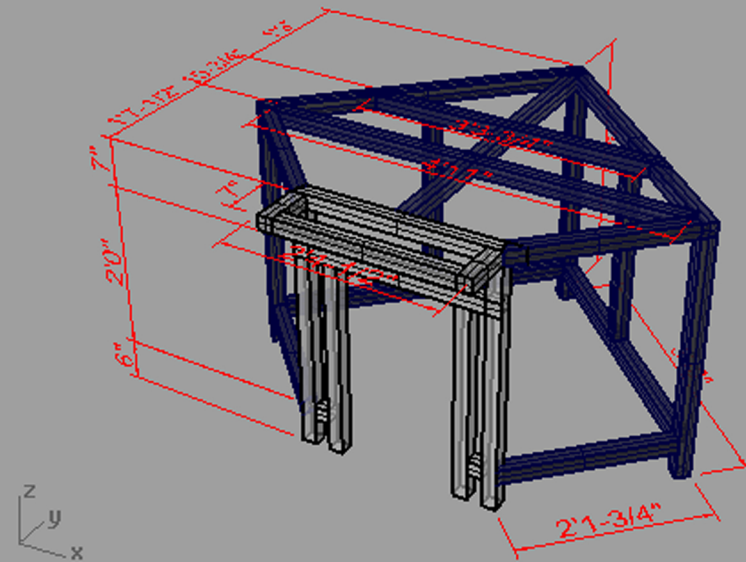

ROMA CORNER STAND

2" X 2" Linear Tube Steel: 68 ft

Top

Perspective

Front

Right